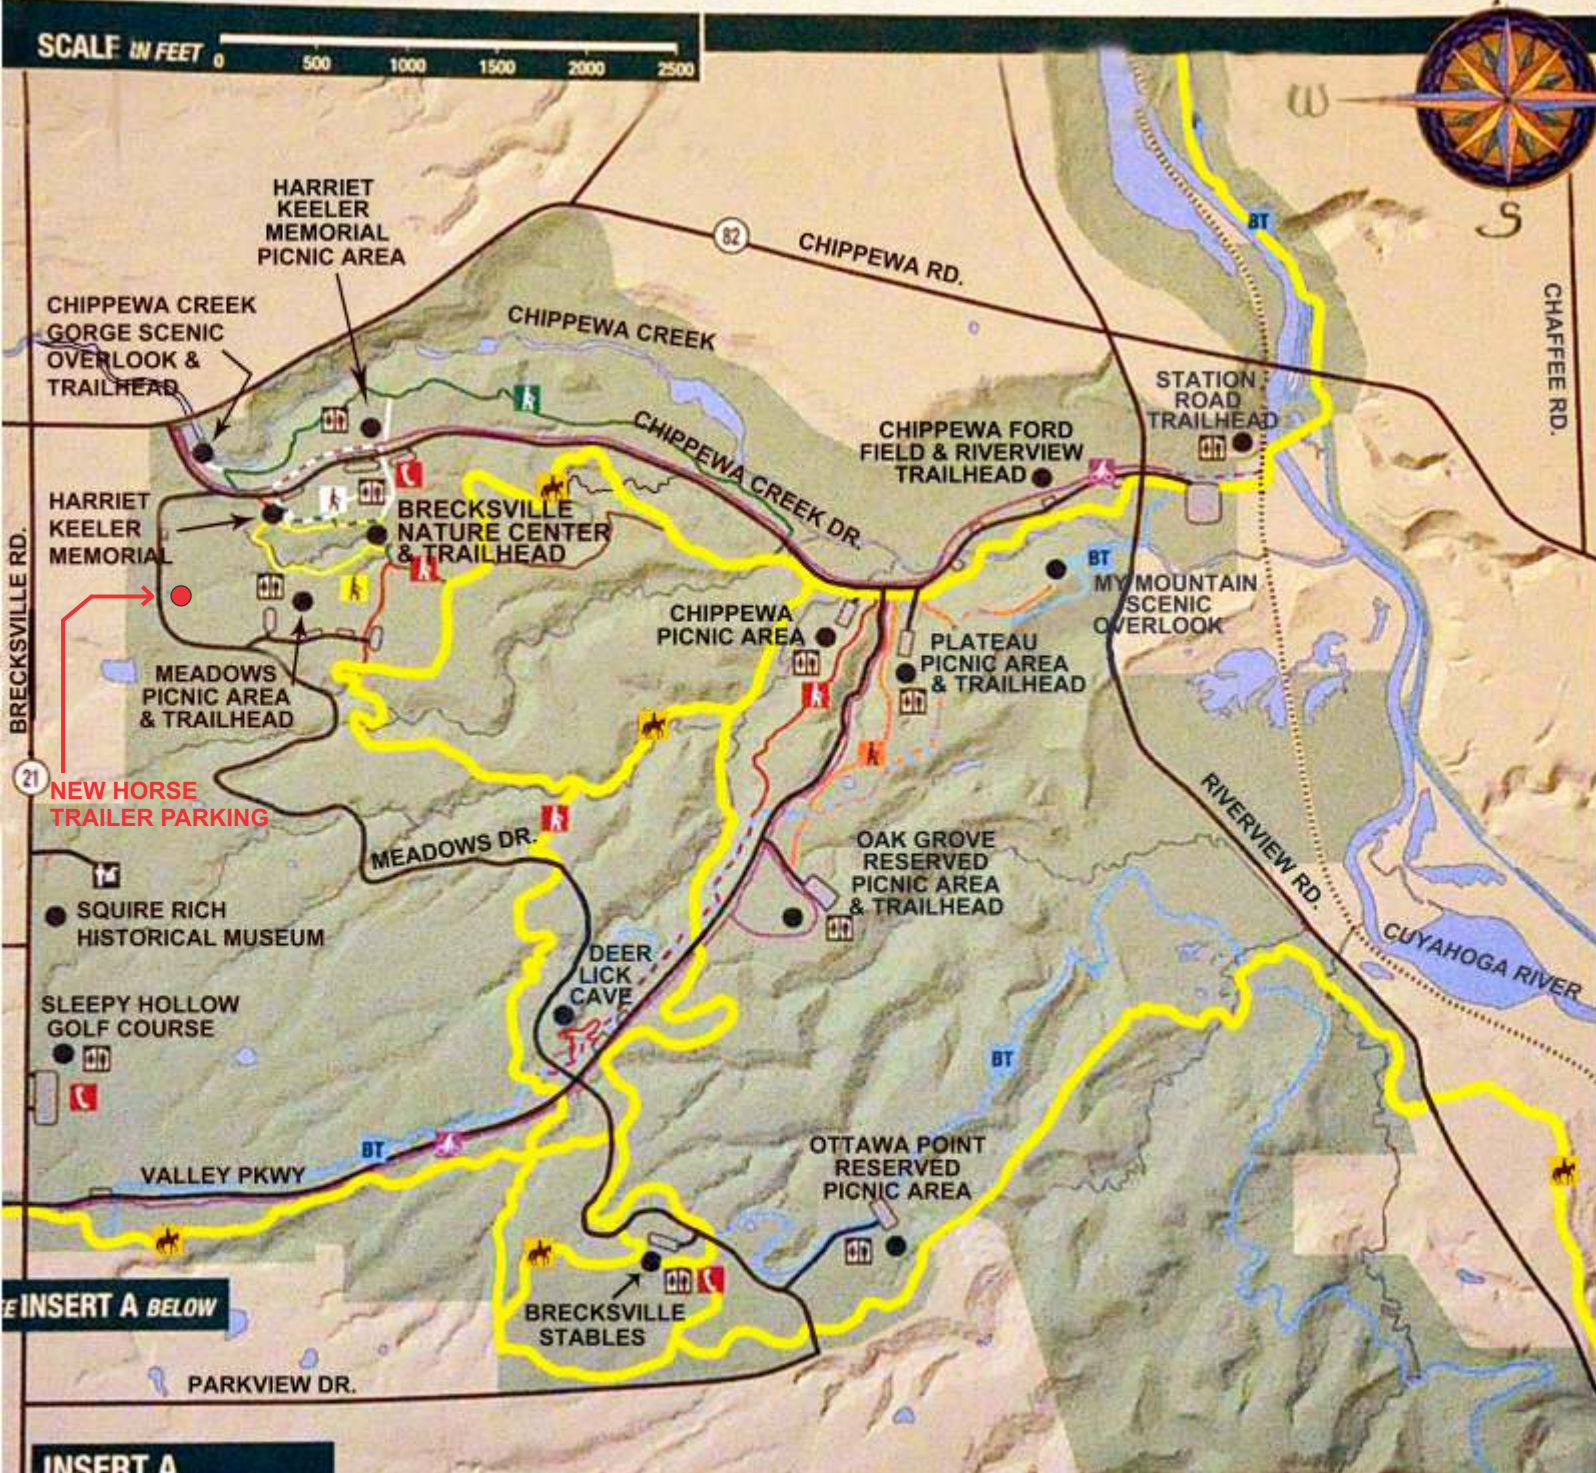

Brecksville Reservation

SCALE IN FEET 0 500 1000 1500 2000 2500

INSERT A BELOW

INSERT A