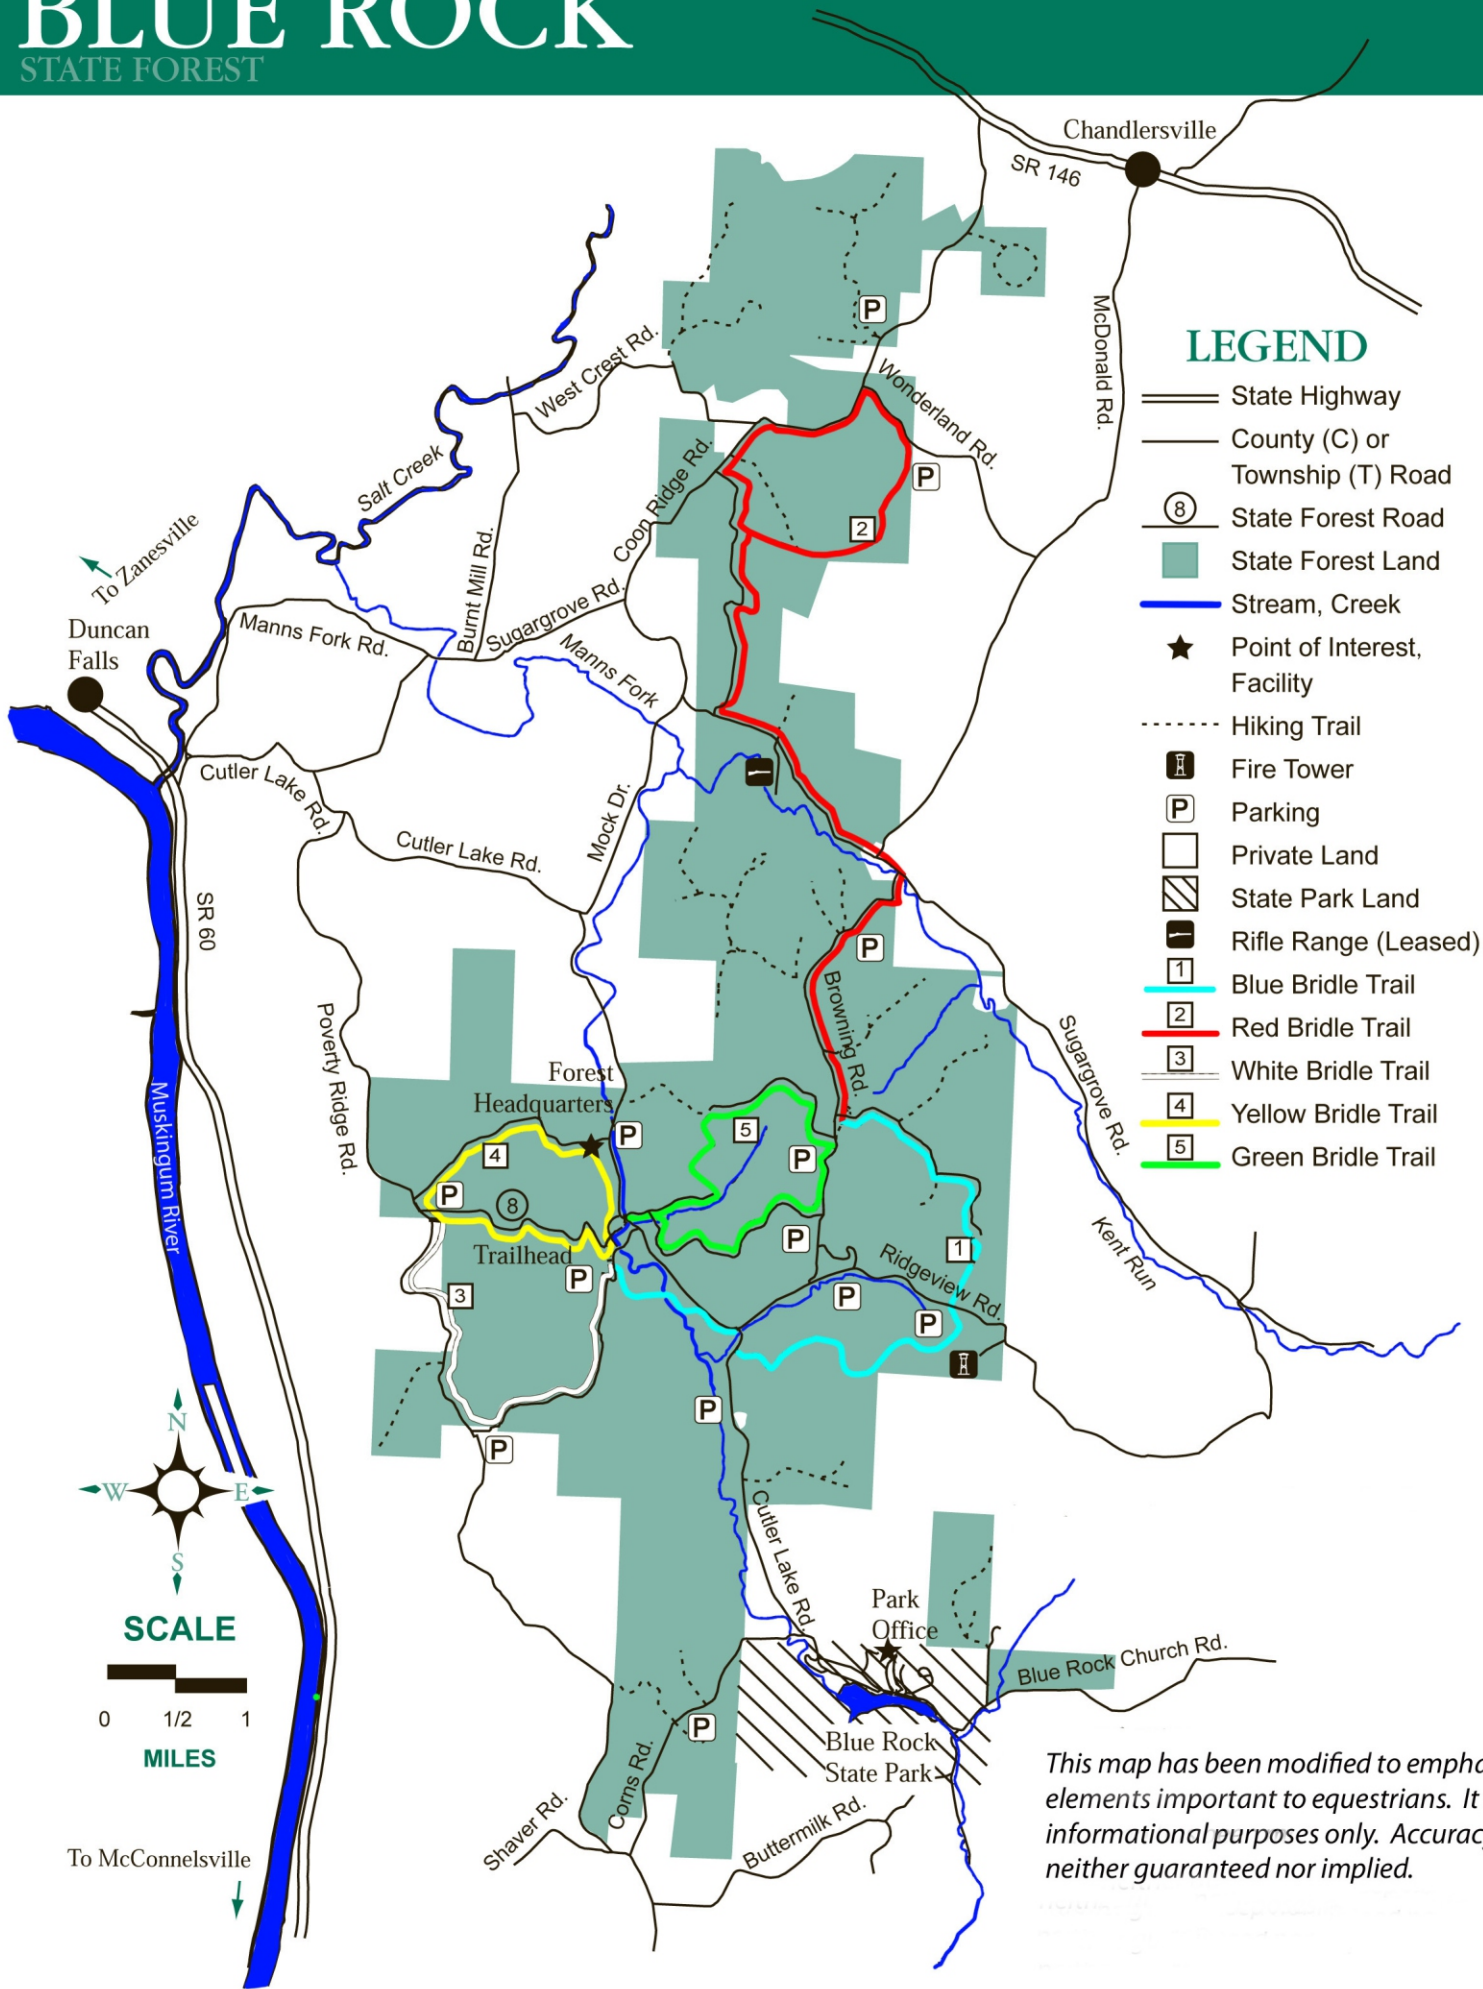

# BLUE ROCK

STATE FOREST

## LEGEND

- State Highway
- County (C) or Township (T) Road
- State Forest Road
- State Forest Land
- Stream, Creek
- Point of Interest, Facility
- Hiking Trail
- Fire Tower
- Parking
- Private Land
- State Park Land
- Rifle Range (Leased)
- Blue Bridle Trail
- Red Bridle Trail
- White Bridle Trail
- Yellow Bridle Trail
- Green Bridle Trail

### SCALE

MILES

*This map has been modified to emphasize elements important to equestrians. It is for informational purposes only. Accuracy is neither guaranteed nor implied.*